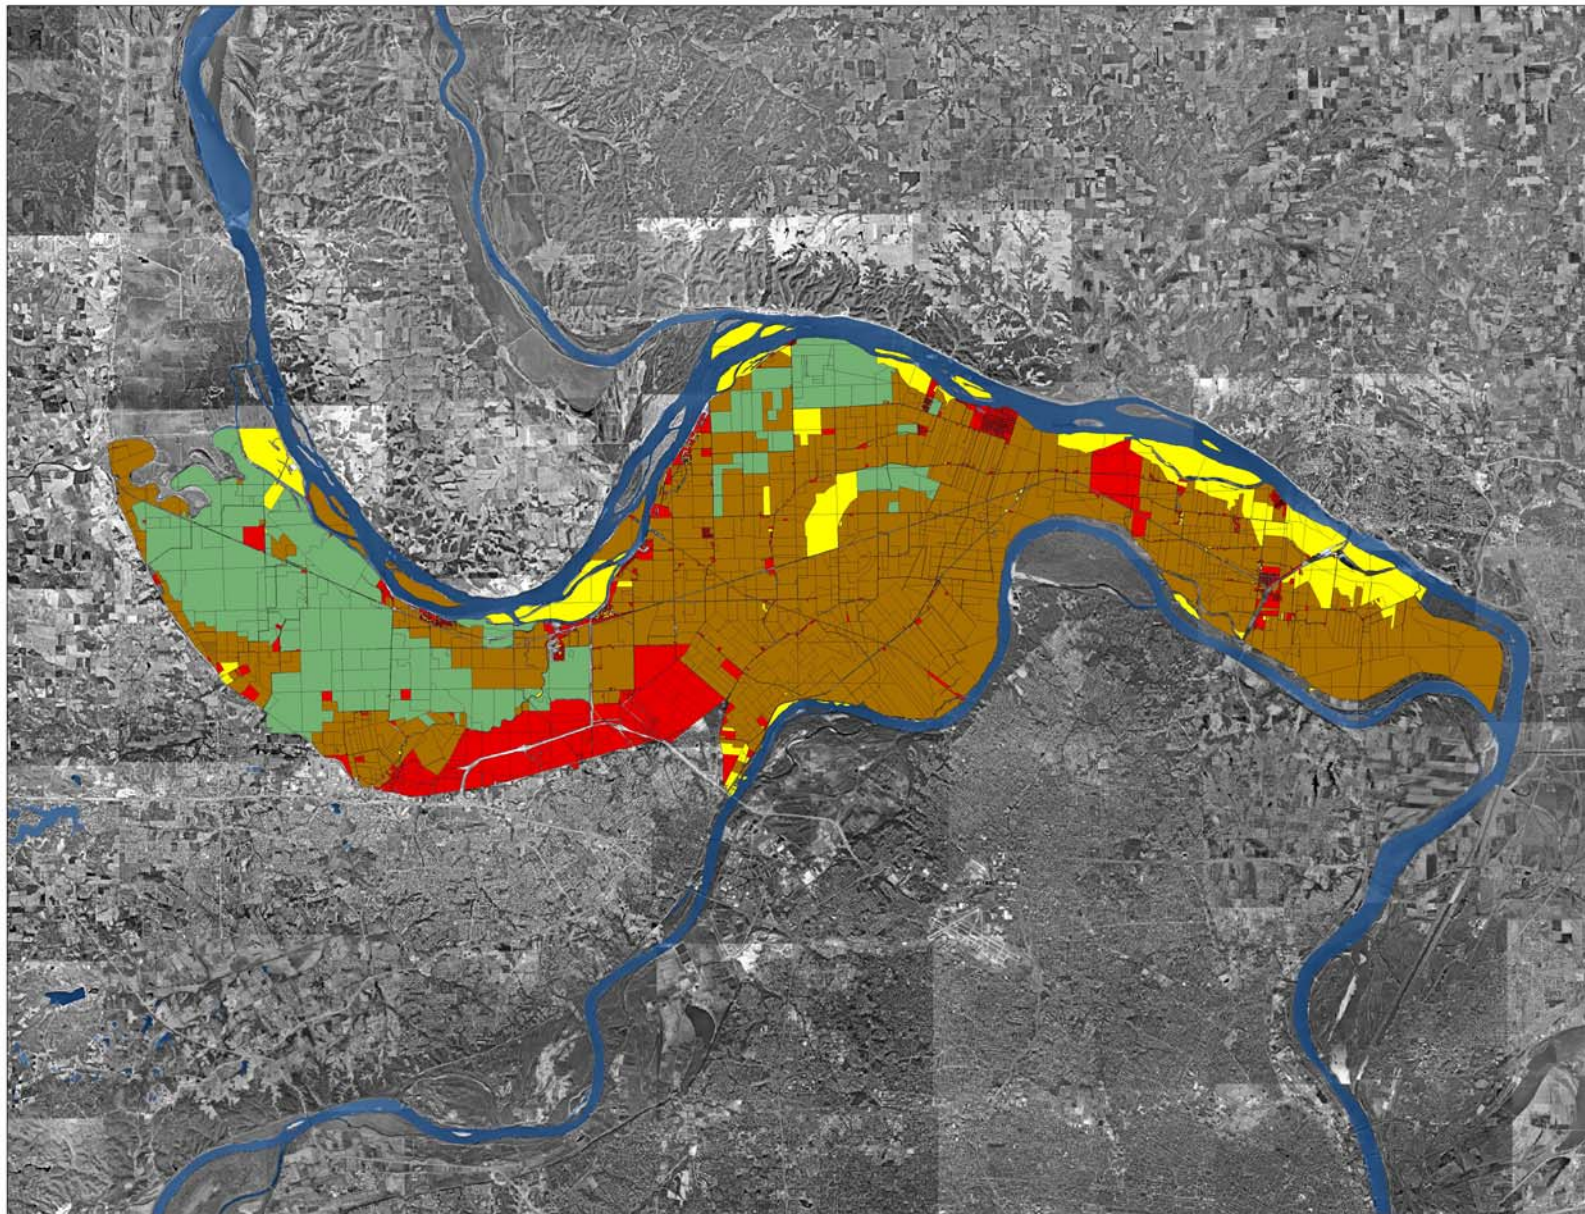

Existing Land Use and Zoning

Legend

-  Agricultural
 -  Non-Conservation Government Properties
 -  Commercial, Industrial, Residential
 -  Waterfowl Clubs (Unprotected)
-   Miles
0 1.25 2.5 5

Great Rivers Habitat Alliance