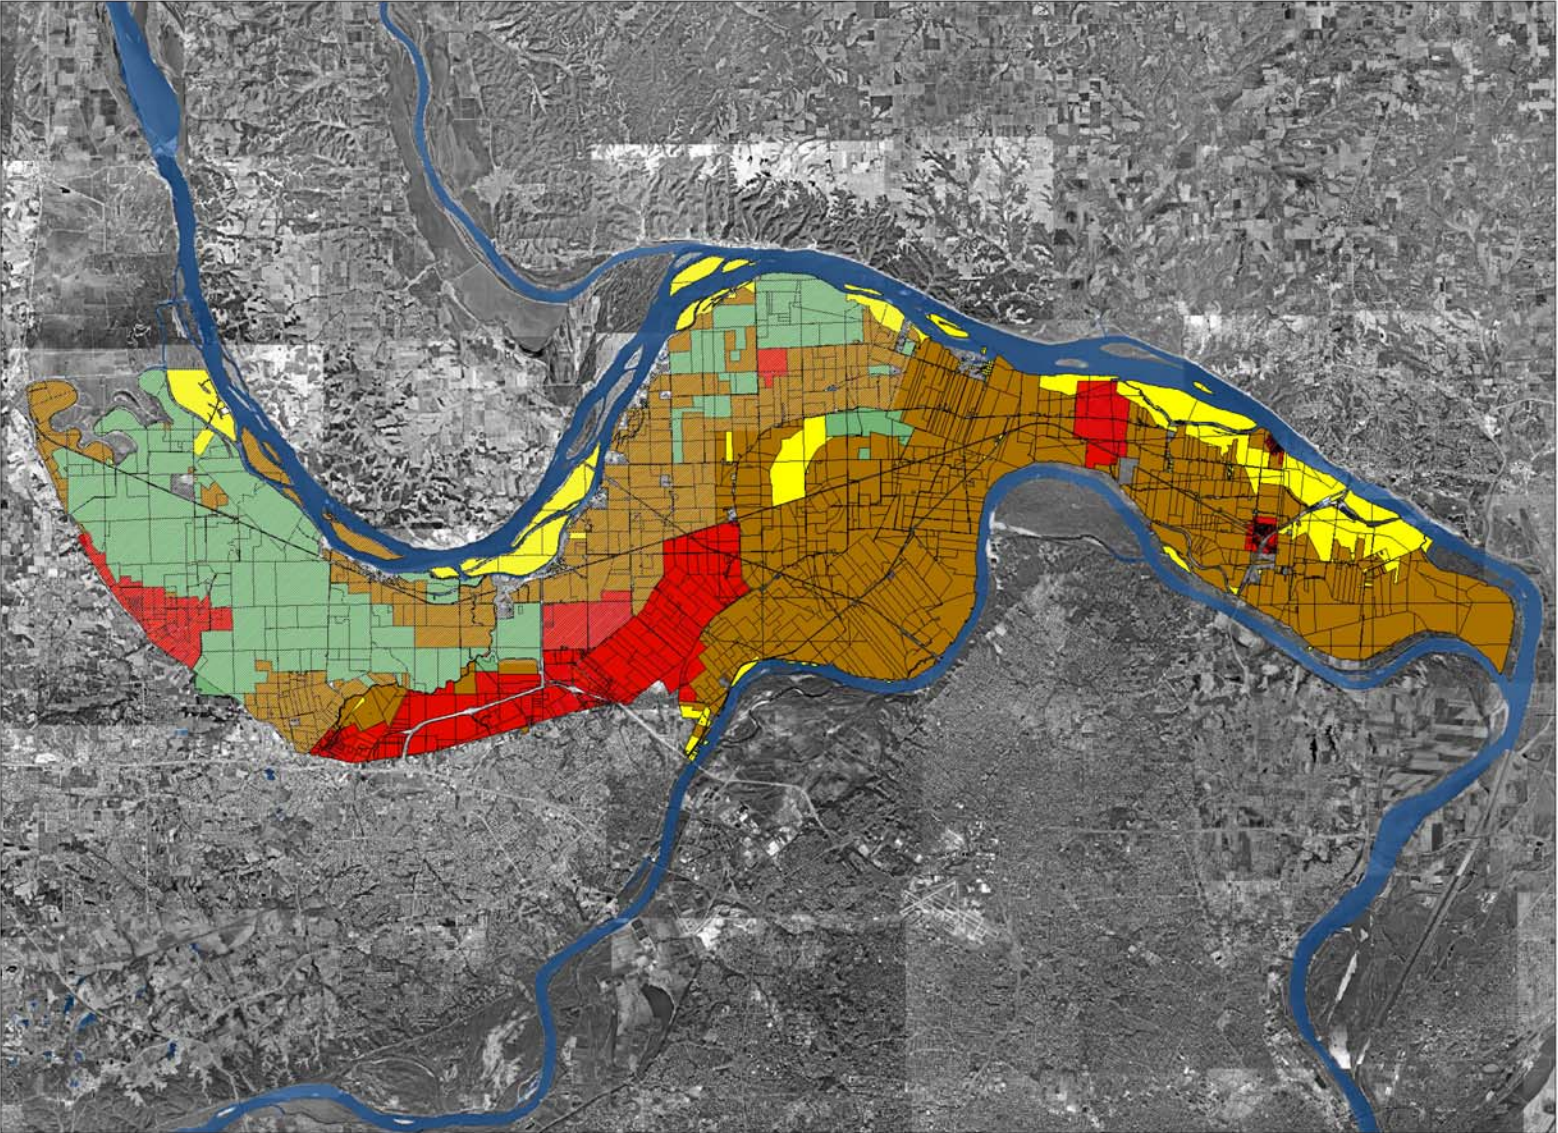

# Proposed Confluence Flood Plain Conservation Zone

### Legend

- Proposed Conservation Zone
- Existing/Proposed Development Zones
- Publicly Owned Properties
- Agricultural Properties
- Waterfowl Clubs

Great Rivers Habitat Alliance